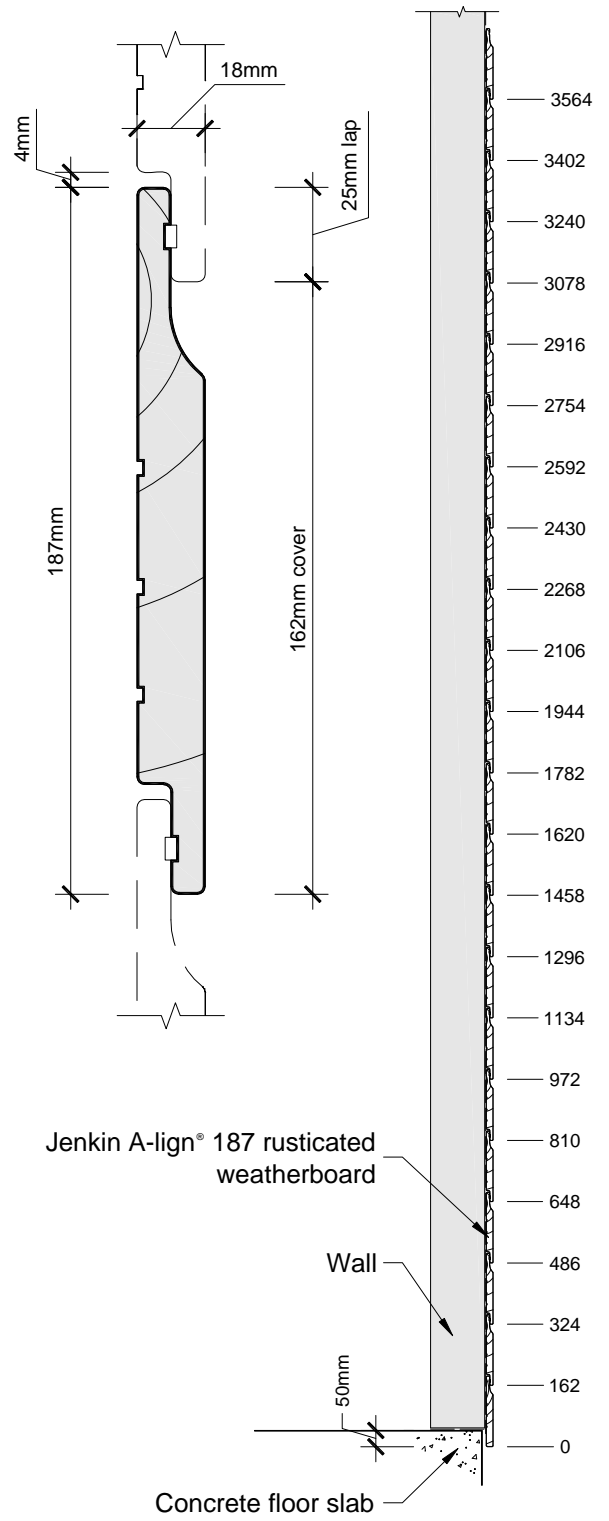

Jenkin A-lign® 142 rusticated weatherboard

Jenkin A-lign® 187 rusticated weatherboard

Note

- Dimensions within brackets are rounded to millimetres
- Jenkin A-lign® base weatherboard to finish min 50 mm below floor level (and 175 mm above finished ground level or 100 mm above paving)

Set-out Guides

Jenkin A-lign® Details

Rusticated weatherboard

rusticated_setout

Issued

Version: 1.5

Scale at A4, 1:20 1:2
30 September 2009

September 09

All Dimensions are to be site checked before construction and installation